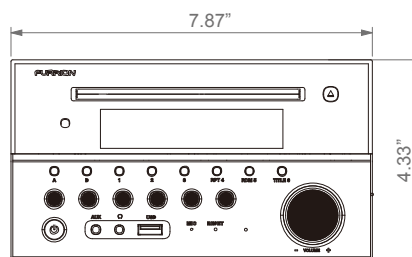

DV3200

Entertainment System

Specifications

Din Type	1 (Main Chassis)
Front Panel Type	Fixed
Support Disc Format	CD & DVD
Support Media Format	MP3/WMA/MP4
Tuner Type	AM & FM
Number of Preset Station	30
RDS	•
USB	√
Card Reader	•
Memory Card Support	•
AUX-IN	√
AUX-IN Video Support	√
Bluetooth	√
NFC	√
GPS	•
Number of RCA (Audio LR) Input at Rear Panel	1
Number of RCA (Audio LR) Output at Rear Panel	2
Number of Video Input at Rear Panel	•
Number of Video Output at Rear Panel	2
Number of Subwoofer Output at Rear Panel	1
Number of HDMI Output at Rear Panel	1
Number of Optical Audio Input at Rear Panel	•
Number of Coaxial Audio Input at Rear Panel	•
Number of Camera Input at Rear Panel	•
IR Control Jack	1

Number Zone Audio Output	2
Display Type	LCD
Display Size (inch)	4"
Power Output (Watt)	4 x 25Watt (RMS) / 4 x 40Watt (MAX)
Power Connector Type	Built-in ISO (include IR Remote Sensor Jack)
Key Illumination Color	White
Rotary Volume Control	√
Remote Control Included	Remote Control with Batteries