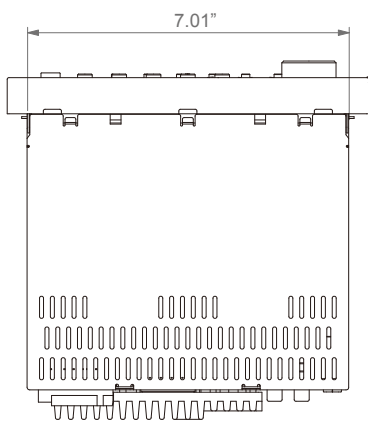

DV3200

Entertainment System

Specifications

Din Type	1 (Main Chassis)
Front Panel Type	Fixed
Support Disc Format	CD & DVD
Support Media Format	MP3/WMA/MP4
Tuner Type	AM & FM
Number of Preset Station	30
RDS	•
USB	√
Card Reader	•
Memory Card Support	•
AUX-IN	√
AUX-IN Video Support	√
Bluetooth	√
NFC	√
GPS	•
Number of RCA (Audio LR) Input at Rear Panel	1
Number of RCA (Audio LR) Output at Rear Panel	2
Number of Video Input at Rear Panel	•
Number of Video Output at Rear Panel	2
Number of Subwoofer Output at Rear Panel	1
Number of HDMI Output at Rear Panel	1
Number of Optical Audio Input at Rear Panel	•
Number of Coaxial Audio Input at Rear Panel	•
Number of Camera Input at Rear Panel	•
IR Control Jack	1

Number Zone Audio Output	2
Display Type	LCD
Display Size (inch)	4"
Power Output (Watt)	4 x 25Watt (RMS) / 4 x 40Watt (MAX)
Power Connector Type	Built-in ISO (include IR Remote Sensor Jack)
Key Illumination Color	White
Rotary Volume Control	√
Remote Control Included	Remote Control with Batteries