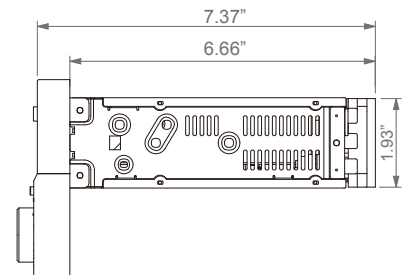

DV3200

Entertainment System

Specifications

Din Type	1 (Main Chassis)
Front Panel Type	Fixed
Support Disc Format	CD & DVD
Support Media Format	MP3/WMA/MP4
Tuner Type	AM & FM
Number of Preset Station	30
RDS	•
USB	√
Card Reader	•
Memory Card Support	•
AUX-IN	√
AUX-IN Video Support	√
Bluetooth	√
NFC	√
GPS	•
Number of RCA (Audio LR) Input at Rear Panel	1
Number of RCA (Audio LR) Output at Rear Panel	2
Number of Video Input at Rear Panel	•
Number of Video Output at Rear Panel	2
Number of Subwoofer Output at Rear Panel	1
Number of HDMI Output at Rear Panel	1
Number of Optical Audio Input at Rear Panel	•
Number of Coaxial Audio Input at Rear Panel	•
Number of Camera Input at Rear Panel	•
IR Control Jack	1

Number Zone Audio Output	2
Display Type	LCD
Display Size (inch)	4"
Power Output (Watt)	4 x 25Watt (RMS) / 4 x 40Watt (MAX)
Power Connector Type	Built-in ISO (include IR Remote Sensor Jack)
Key Illumination Color	White
Rotary Volume Control	√
Remote Control Included	Remote Control with Batteries

Product Packaging Information

Packaging type	Color Gift Box
Quantity per level 1 (pcs)	1
Individual Packaging Dimensions	9.96" x 9.96" x 5.67"
Individual Packaging Gross Weight (kg)	1.85
Individual Packaging Net Weight (kg)	1.65